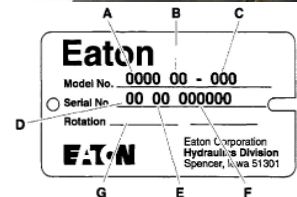

Rebuilt Pumps & Motors Eaton & Sundstrand