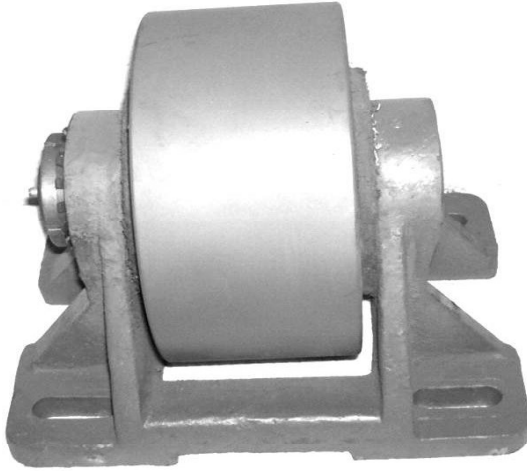

Drum Rollers

McNeilus Roller
$229.00