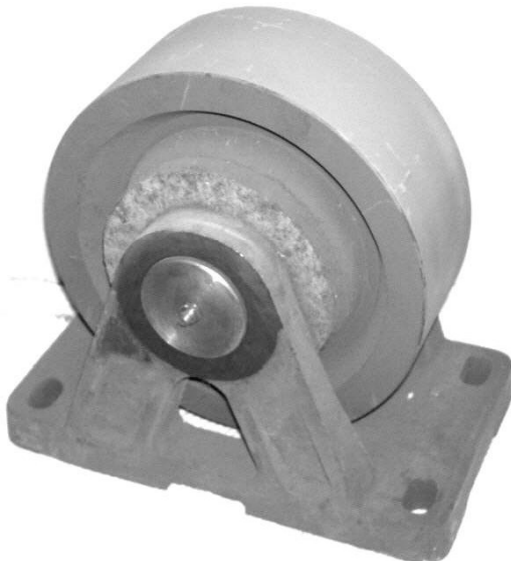

Looking for ZF Gearbox Cores
2013 Parts Flyers Flyer # 06-2013

2 Yard Mixer

Drum Rollers

McNeilus Roller
\$229.00

Oshkosh-London-Smith
\$269.00

CBMW - Kimble - Challenge
\$241.00

Roller Repair Kits
McNeilus \$184.00
London \$195.00