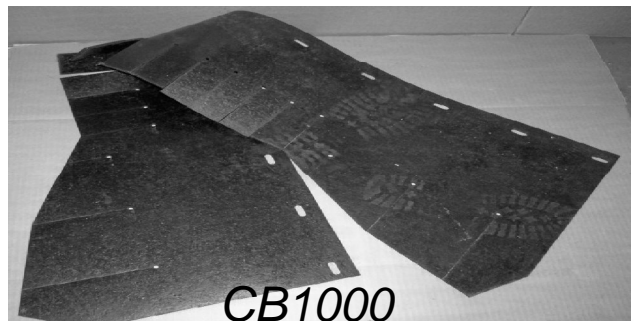

**McNeilus- Kimble - CBMW
 Stone Guard Kits \$258 each**

**3ft & 4ft Steel Extension
 Chutes \$119 each White
 3ft & 4ft Aluminum Extension
 Chutes \$199 each Bare
 with Plastic/Alum Liner \$245**

C1072 Chute Funnel \$115.00