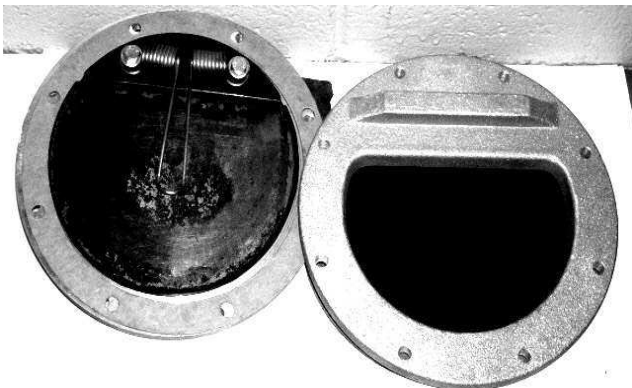

# **McNeilus style 150 Gallon Side Mount Watertanks \$549.00 each**

***Send us a drawing we'll build it!!***

**Nozzle \$4.50  
Insulated \$8  
25ft Hose \$15**

**Chute Scraper \$15**

**Tank Cover-Flopper Assy \$59**