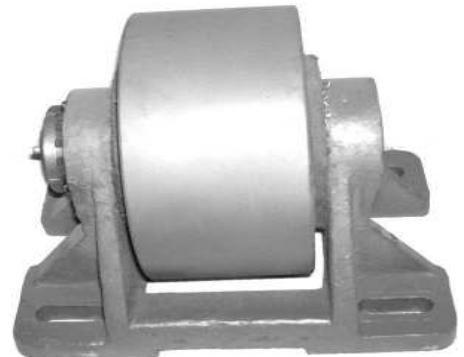

**2 Rear Fender Brackets**

**2 107" Fender Tops**

**Smith-London-Oshkosh**

**Roller Repair Kits**

Ready to rebuild old roller brackets

**Challenge-Kimble-CBMW**

**McNeilus Roller  
Assemblies**

***We make small mixers 2-3-4-5 yard***

*Concrete Mixer Supply  
1721 Cornell Drive  
Olean, New York 14760*

***\$*** ***Discount Coupon*** ***\$***  
***Free 4ft Steel Extension***  
***Chute 151650***  
***On Any Order over***  
***\$100.00\****  
***and paid with credit card***