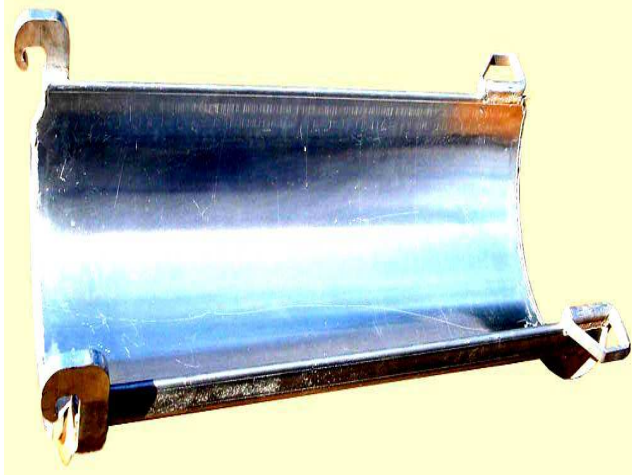

# **Concrete Mixer Supply**

**1721 Cornell Drive  
Olean, New York 14760  
Toll Free 877-254-0715**

**McNeilus Smith  
London Rex CBMW**

Main Chutes

\$365

Main Chute Liners

\$99

Foldover Chutes

\$139

Loading Hoppers

\$385

2 pc Steel Hopper

Liners \$149

Collectors

\$399

Extension Chutes  
4ft Steel Painted White