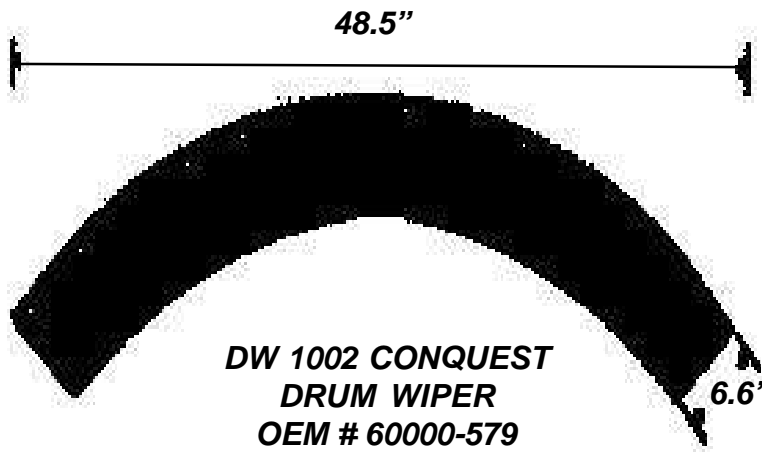

**DW 1000D OSHKOSH**  
DRUM WIPER  
OEM # 2BH583

**DW 1000E OSHKOSH**  
DRUM WIPER  
OEM # 4HS607

**BIBS**

**MACK CONQUEST CHUTE BIB**

**CB 1015 CONQUEST  
HOPPER BIB  
OEM # 60000-994**

**MACK CONQUEST DRUM WIPER**