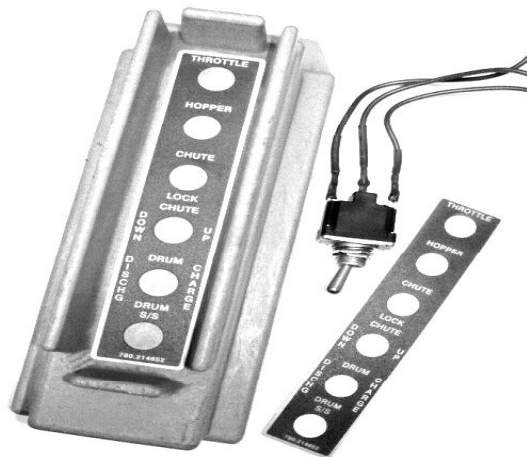

RCC1014 - CBMW \$259.00
 Complete Roller Assembly

Your Satisfaction Guaranteed Tele 716-375-5565 Cell-585-689-1242 Mike Fax-716-701-6747

Concrete Mixer Supply
1721 Cornell Drive,
Olean, New York 14760

McNeilus Smith London

London Single & Double Switch Handle

Honeywell Sealed Switches

TL Smith Red Remote Control Assy

Switches Boots

McNeilus Remote Control

London Multi Switch
Yellow Handle - call for pricing