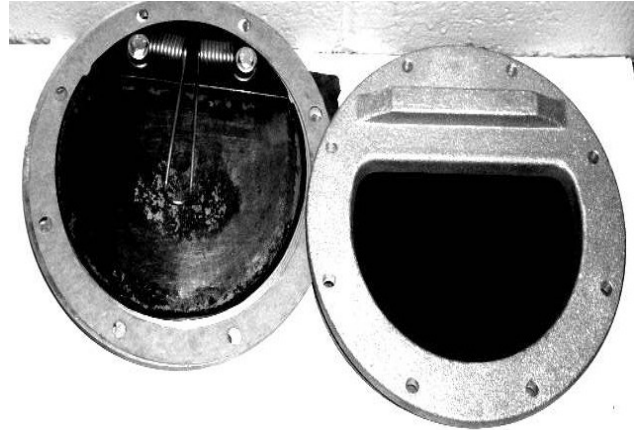

Tank Cover Assy $60