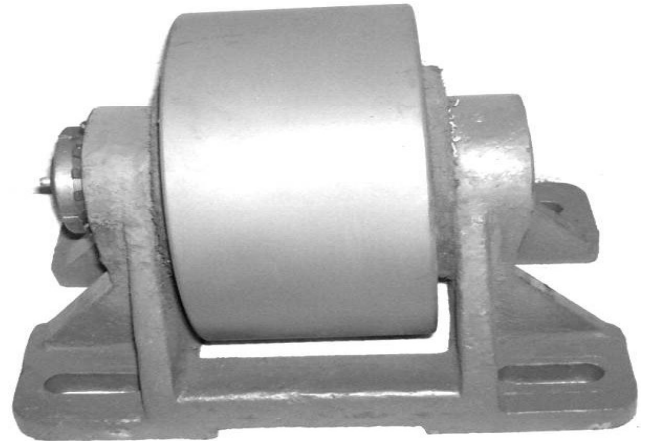

H1027 4" Slump Gauge \$69.00

Manual Chute Lift Valves

Pump Directional Valves 30230 \$129

Oil Coolers that mount on Gearbox

Pump Directional Cylinder 30228 \$80

Concrete Mixer Supply
 1721 Cornell Drive,
 Olean, New York 14760

mikejones1721@yahoo.com
 Flyer 112C visit our website
 www.concretemixersupply.com

McNeilus Smith London

RS1002 - MD-32123
 London Roller Assembly \$269.00

RS1001 MD-32123AK
 London Roller less Brackets \$185

RM1000 - 157440 \$175.00
 McNeilus Complete Roller
 Less Bracket

RM1001 - 440.150440 \$229.00
 McNeilus 3-7/8" Roller Assembly

RJ1002AK - 80703-91 \$395.00
 Jaeger Roller Assembly
 RJ1001AK Jaeger Sub Assy \$225.00